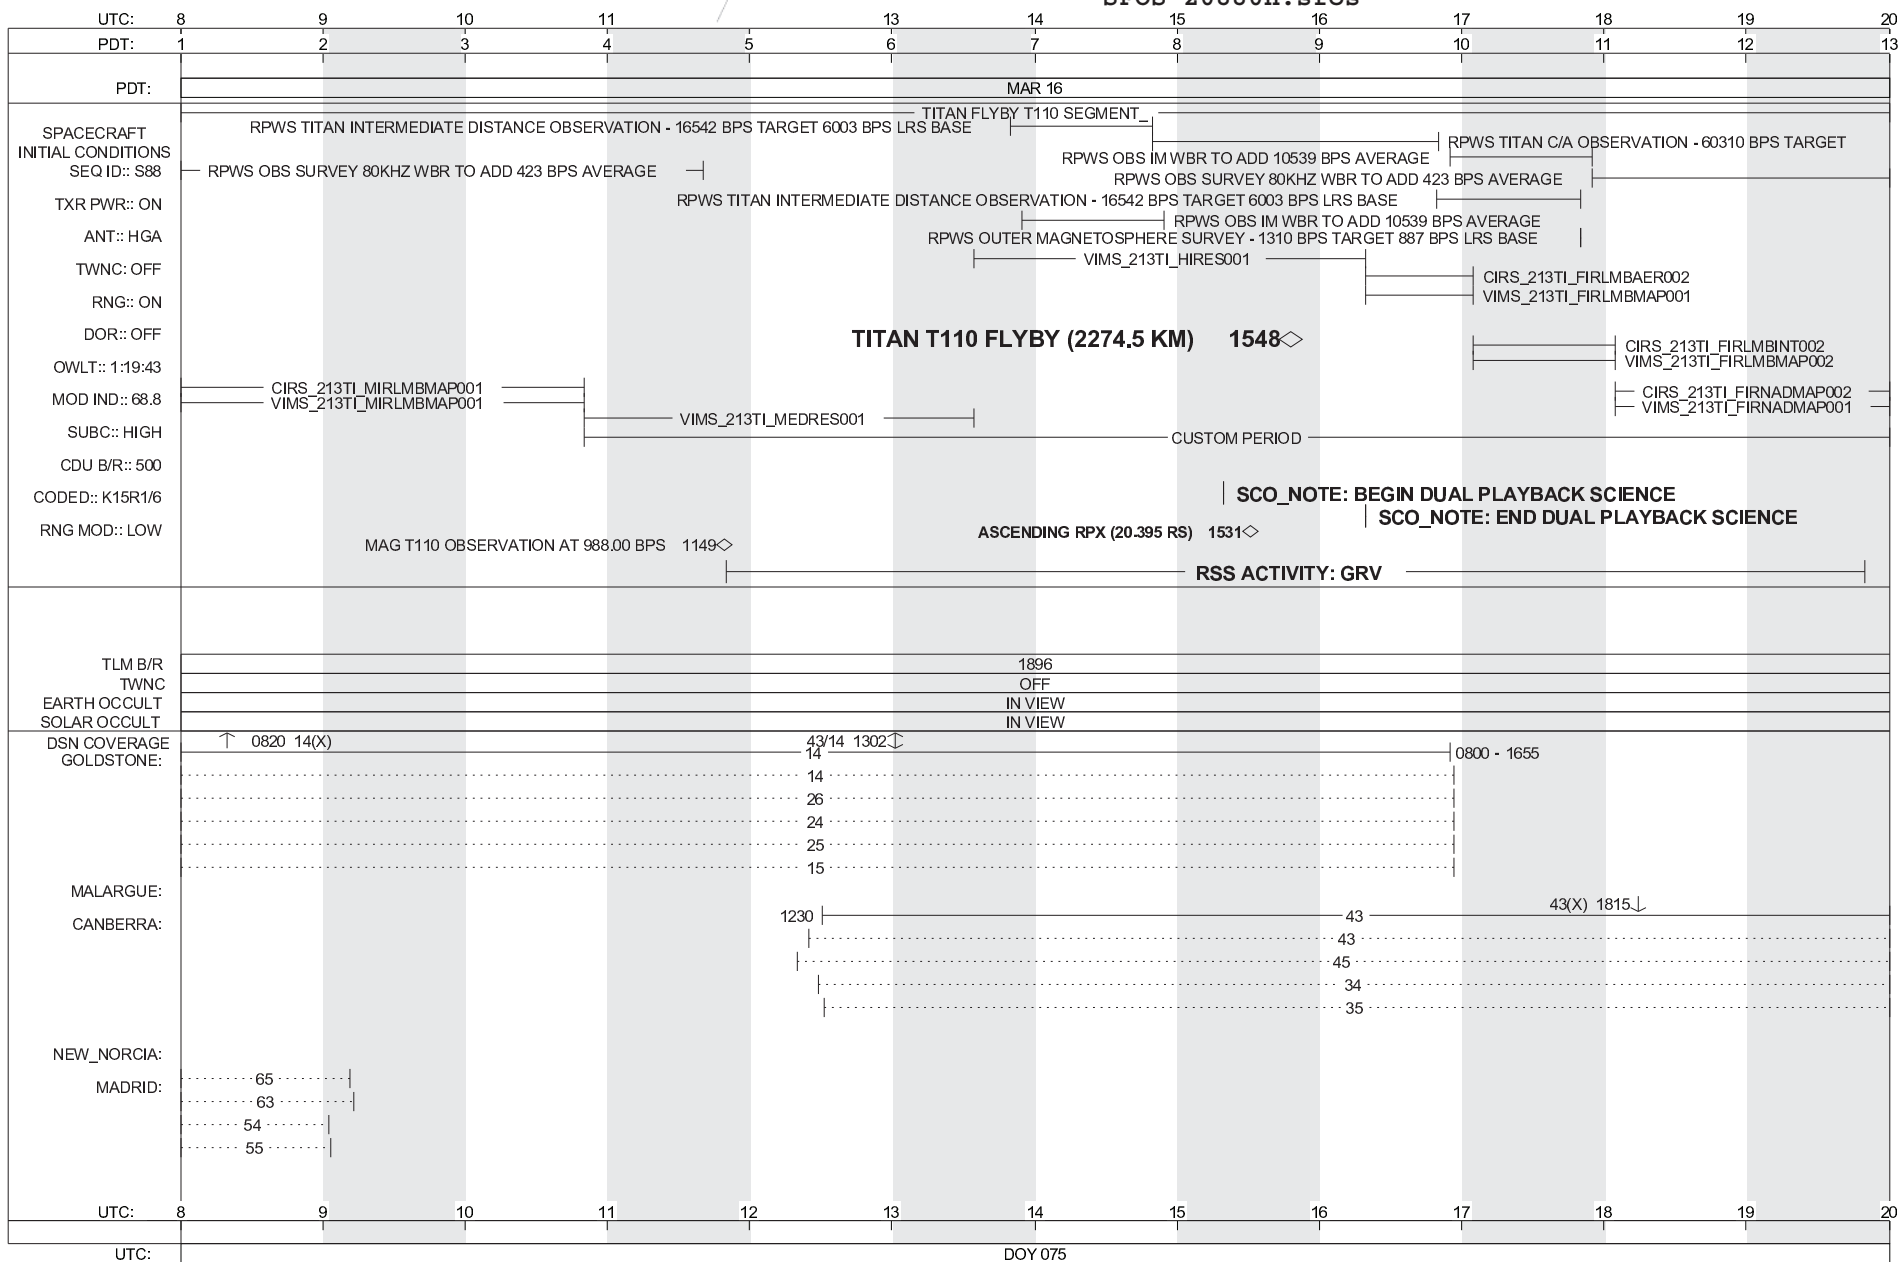

SUNDAY 074-075

MARCH 15, 2015 - MARCH 16, 2015

CASSINI SFOS

SOE z0880h.soe
SFOS z0880h.sfos

ISSUE DATE: 02/25/15

MONDAY 075

MARCH 16, 2015 - MARCH 16, 2015

CASSINI SFOS

SOE z0880h.soe
SFOS z0880h.sfos

MONDAY 075-076

MARCH 16, 2015 - MARCH 17, 2015

CASSINI SFOS

SOE z0880h.soe
SFOS z0880h.sfos

ISSUE DATE: 02/25/15