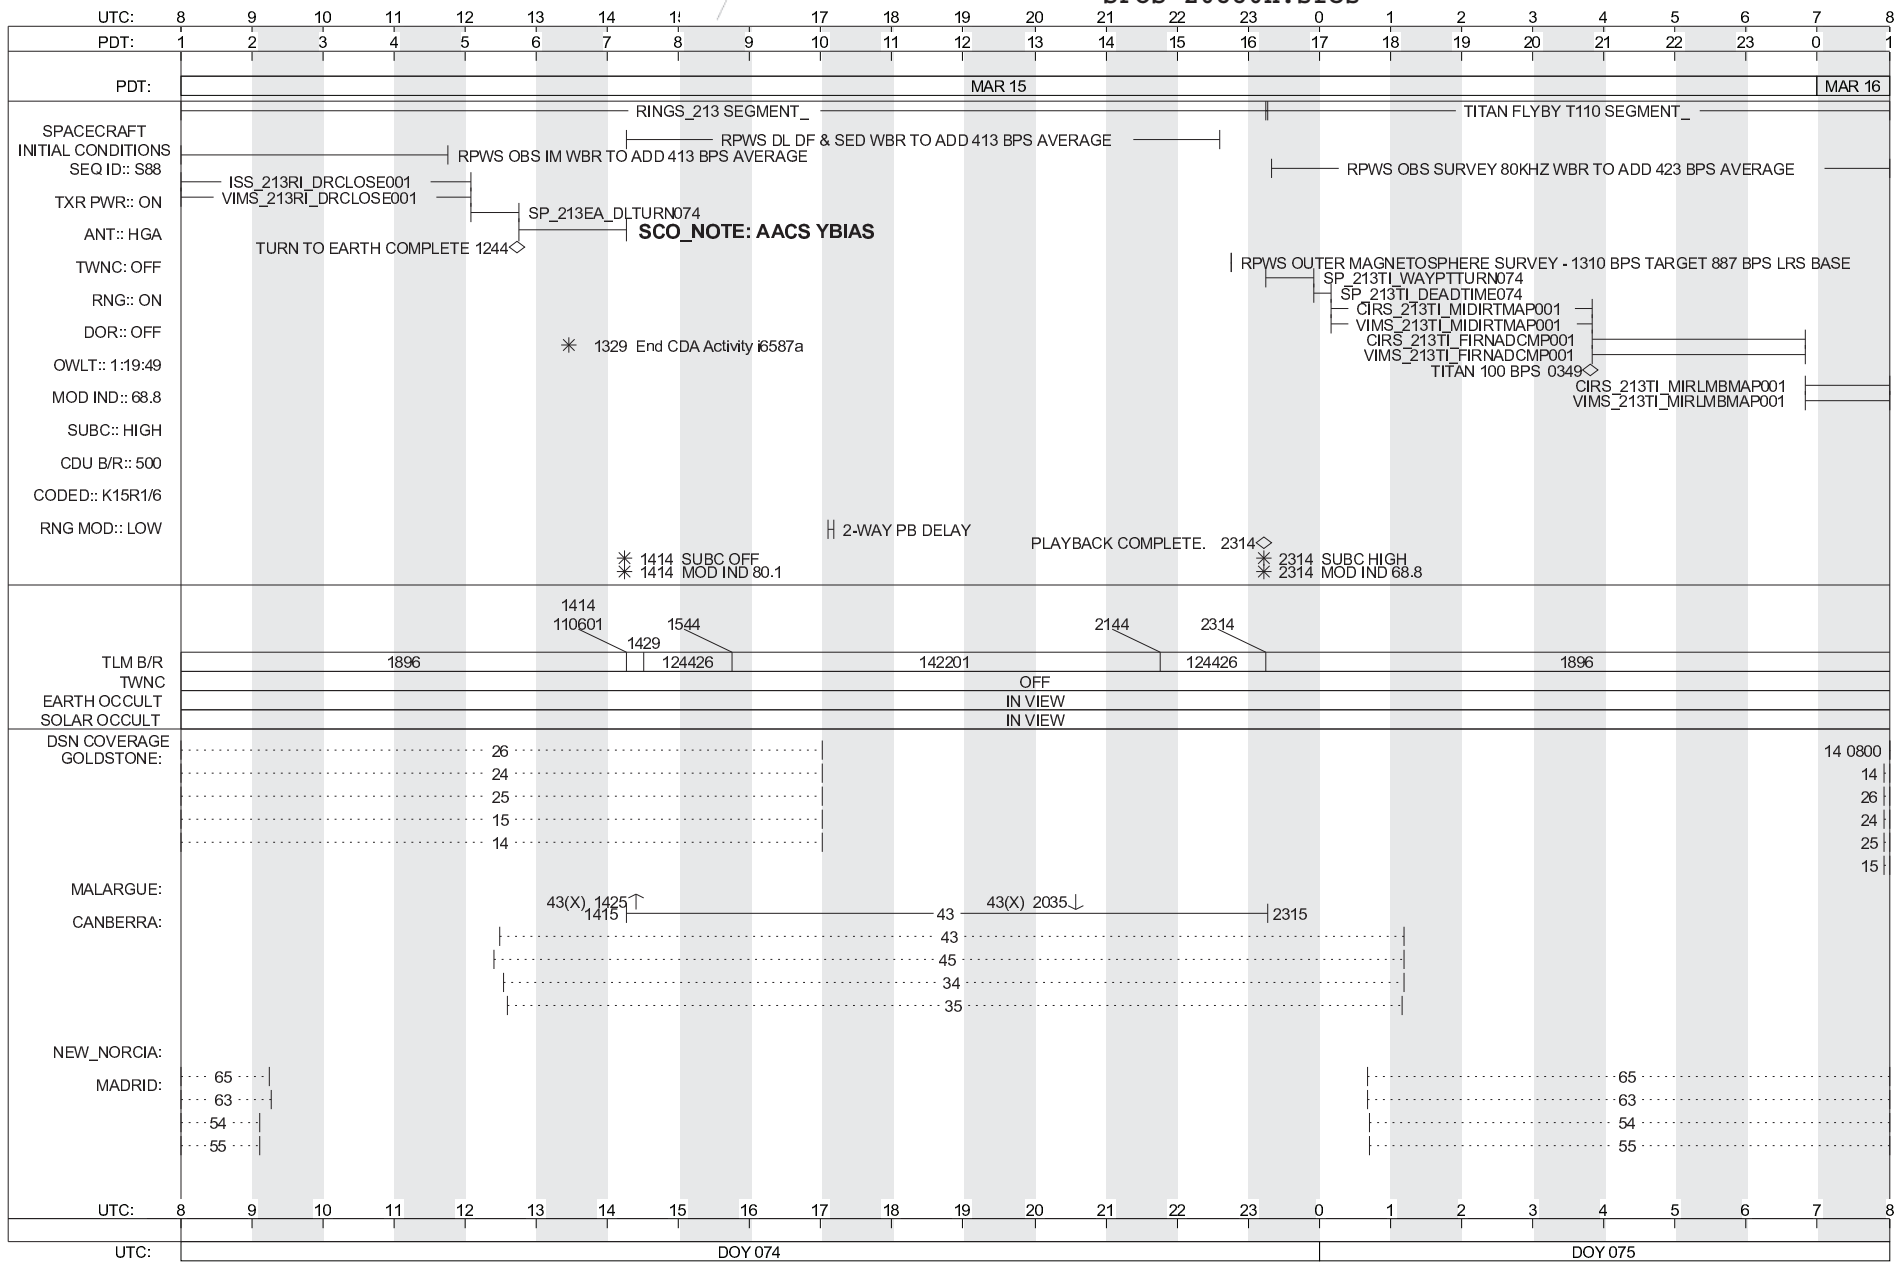

SUNDAY 074-075

MARCH 15, 2015 - MARCH 16, 2015

CASSINI SFOS

SOE z0880h.soe
SFOS z0880h.sfos

ISSUE DATE: 02/25/15

MONDAY 075

MARCH 16, 2015 - MARCH 16, 2015

CASSINI SFOS

SOE z0880h.soe
SFOS z0880h.sfos

MONDAY 075-076

MARCH 16, 2015 - MARCH 17, 2015

CASSINI SFOS

SOE z0880h.soe
SFOS z0880h.sfos

ISSUE DATE: 02/25/15