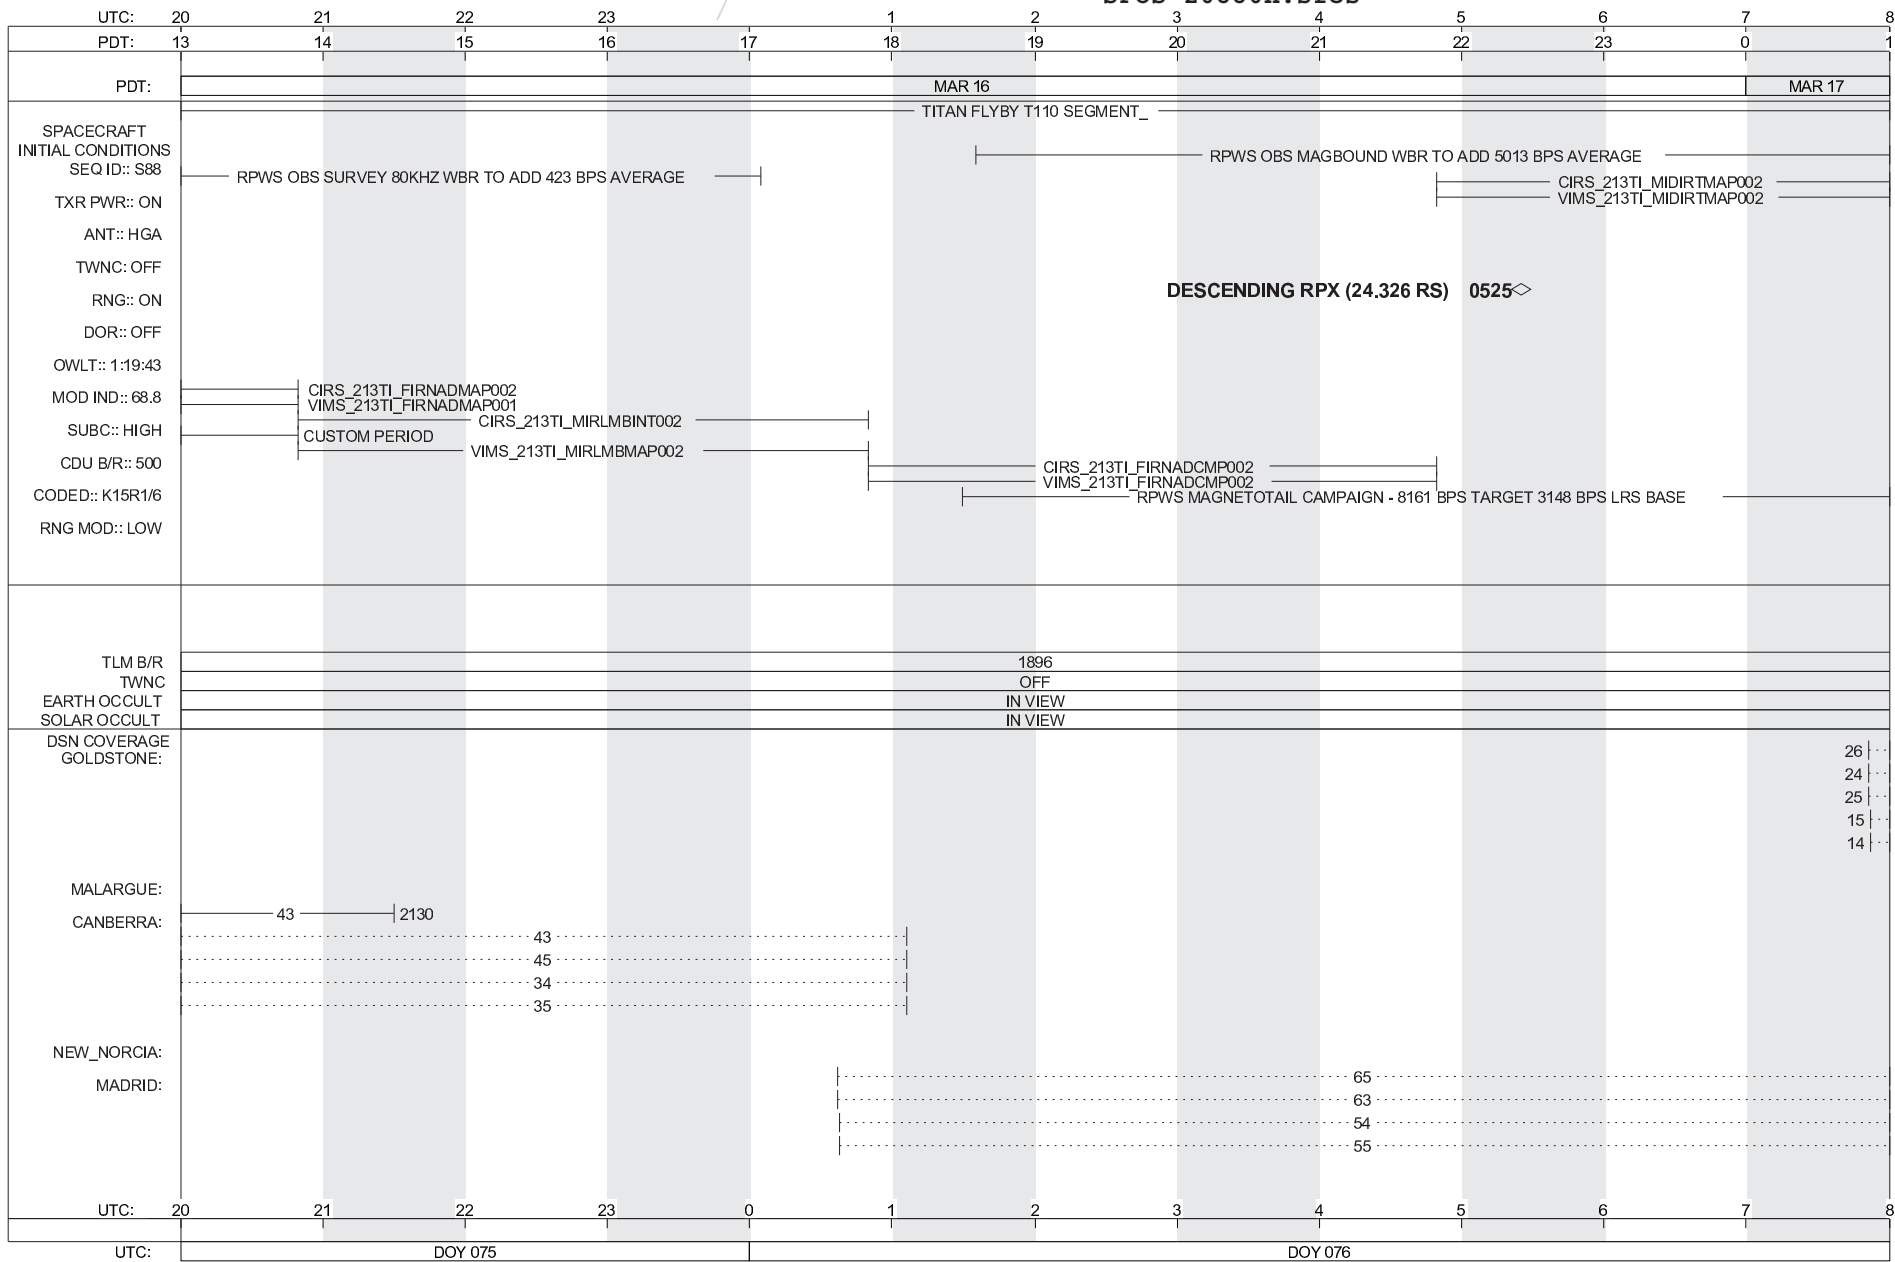

SUNDAY 074-075

MARCH 15, 2015 - MARCH 16, 2015

CASSINI SFOS

SOE z0880h.soe
SFOS z0880h.sfos

ISSUE DATE: 02/25/15

MONDAY 075

MARCH 16, 2015 - MARCH 16, 2015

CASSINI SFOS

SOE z0880h.soe
SFOS z0880h.sfos

MONDAY 075-076

MARCH 16, 2015 - MARCH 17, 2015

CASSINI SFOS

SOE z0880h.soe
SFOS z0880h.sfos

ISSUE DATE: 02/25/15